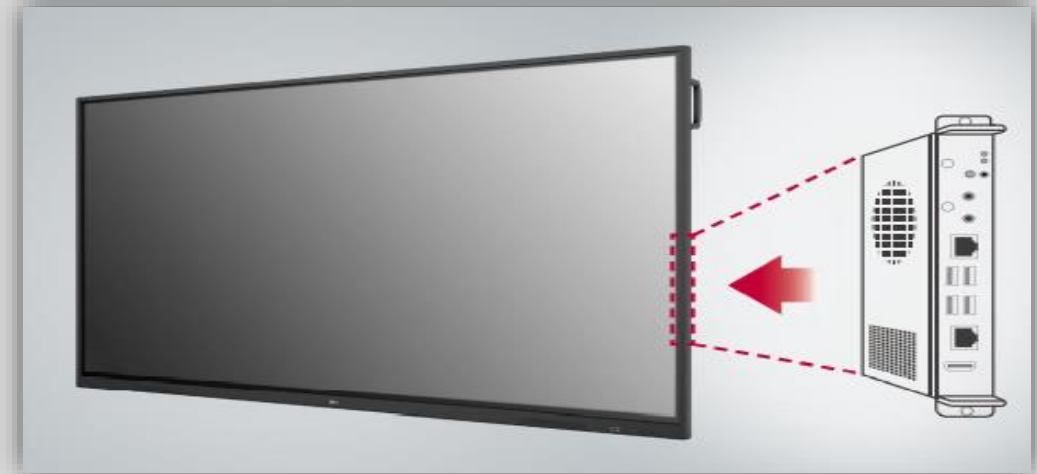

# EASY CONNECTION & SHARING

**Air Class** Air Class supports connecting up to 30 students and offers interactive meetings for mobile devices on the same network, providing a variety of tools such as voting, answering, and sharing project texts. Air Class is easily accessible from the TR3DJ's main toolbar.