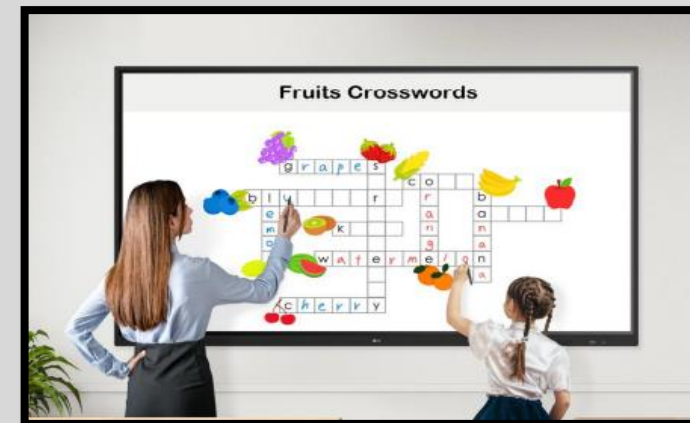

Easy Writing Experience

The TR3DJ series allows you to write and annotate on sources, so your writing experience can be easy and satisfying.